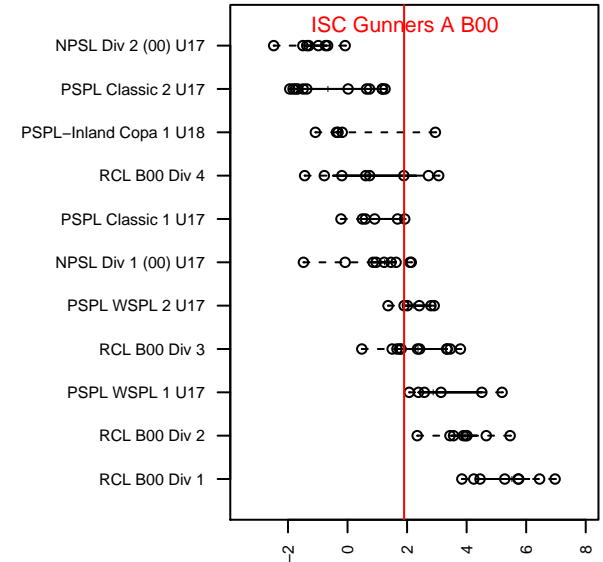

**attack and defense rating
relative to others at age
and all opponents in last 13 months**