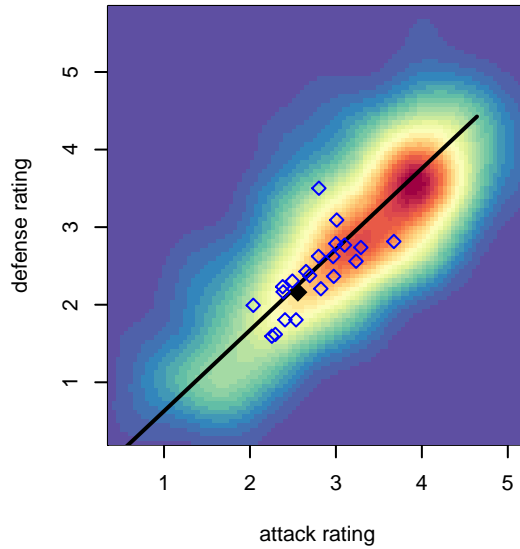

**attack and defense rating
relative to others at age
and all opponents in last 13 months**