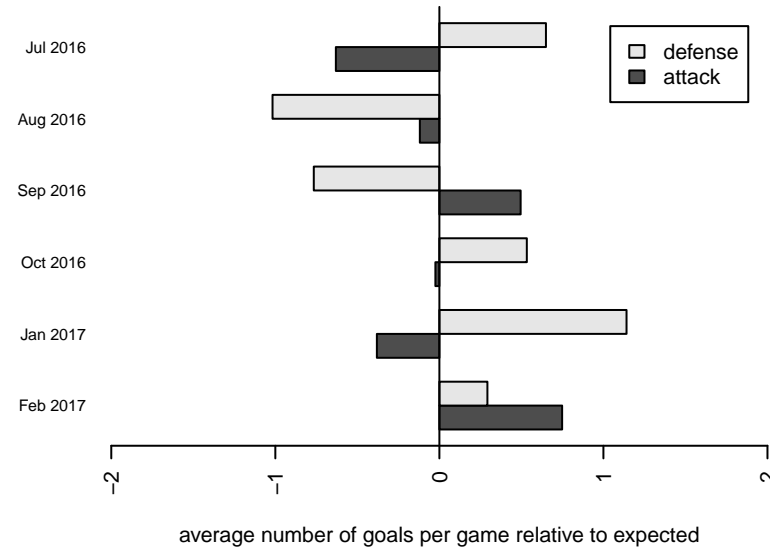

Performance relative to 13 month average