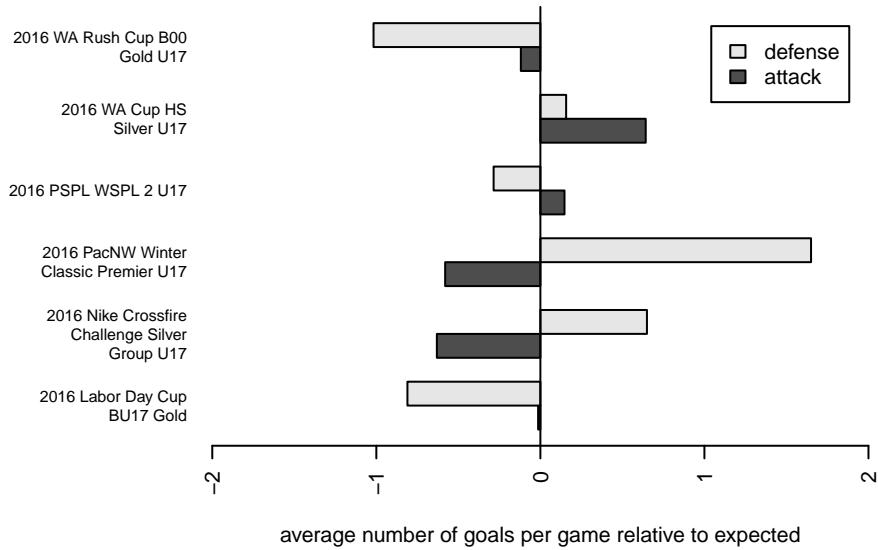

Performance relative to 13 month average