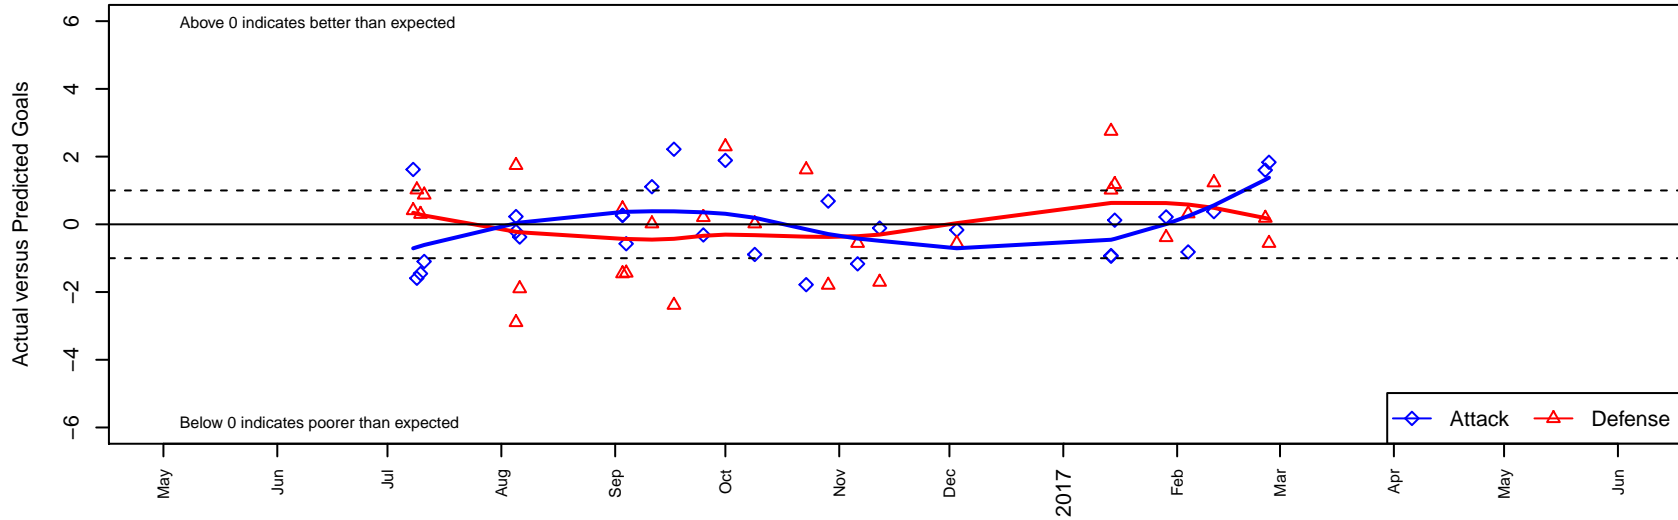

# ISC Gunners A B00

Issaquah SC  
 Issaquah, WA  
 B00 total strength=1481  
 attack=12.91 defense=8.68  
 fall league = PSPL WSPL 2 U17

alt names used:  
 ISC Gunners B00A  
 ISC GUNNERS FC ISC GUNNERS B00A (WA,  
 ISC Gunners B00A  
 ISC GUNNERS FC ISC GUNNERS B00A (WA,  
 ISC Gunners B00A  
 ISC GUNNERS FC ISC GUNNERS B00A (WA,

Venues played:  
 2016 Nike Crossfire Challenge Silver Group U1  
 2016 WA Rush Cup B00 Gold U17  
 2016 Labor Day Cup BU17 Gold  
 2016 PSPL WSPL 2 U17  
 2016 PacNW Winter Classic Premier U17  
 2016 WA Cup HS Silver U17

**ISC Gunners A B00**  
 Dots are actual minus expected GF (blue circles) and GA (red triangles).  
 Blue line is smoothed change in attack strength. Red is smoothed change in defense strength.

**attack and defense variance (black dot)  
relative to other teams  
and top 10 in region**