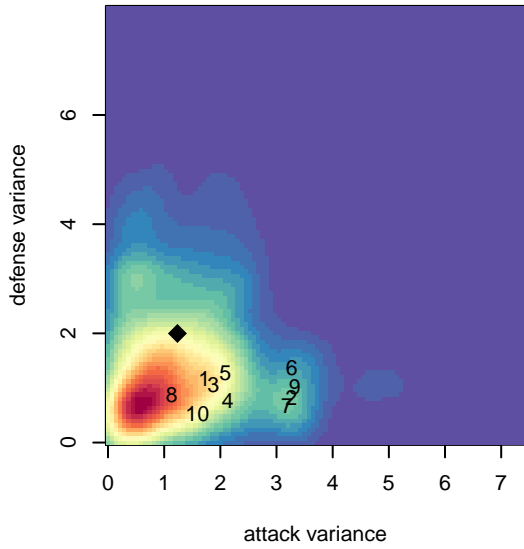

# ISC Gunners A B00

Issaquah SC  
 Issaquah, WA  
 B00 total strength=1481  
 attack=12.91 defense=8.68  
 fall league = PSPL WSPL 2 U17

alt names used:  
 ISC Gunners B00A  
 ISC GUNNERS FC ISC GUNNERS B00A (WA,  
 ISC Gunners B00A  
 ISC GUNNERS FC ISC GUNNERS B00A (WA,  
 ISC Gunners B00A  
 ISC GUNNERS FC ISC GUNNERS B00A (WA,

**ISC Gunners A B00**  
 Dots are actual minus expected GF (blue circles) and GA (red triangles).  
 Blue line is smoothed change in attack strength. Red is smoothed change in defense strength.

**attack and defense variance (black dot)  
relative to other teams  
and top 10 in region**